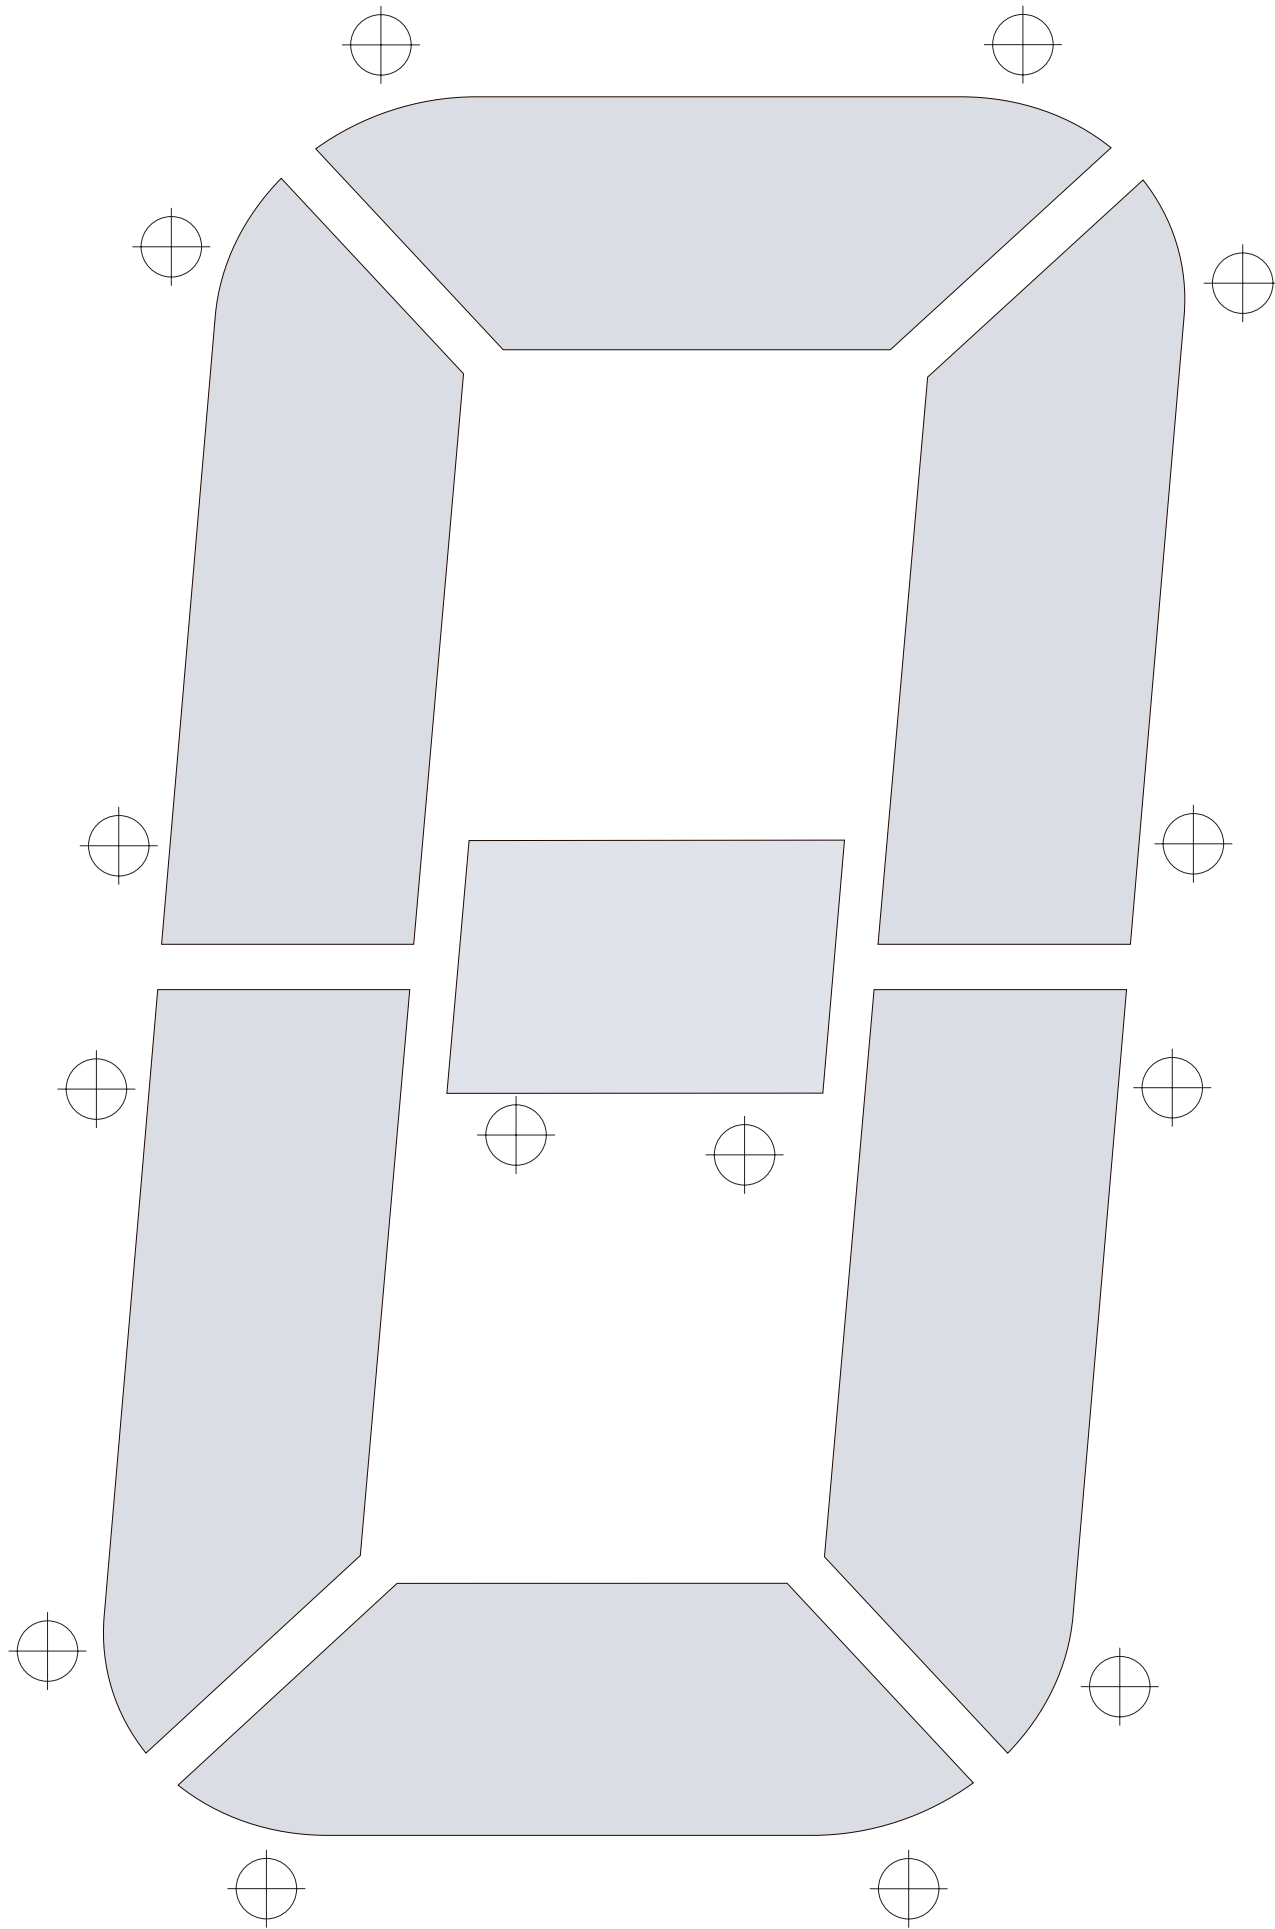

**MANUAL DISPLAY OF 230 mm (9")** DIGITAL DISPLAY SYSTEM PATENTED SYSTEM U9901 830  
Drill Ø 8mm bit - Scale 1:1

**centrodelrotulo**

**MANUAL DISPLAY OF 230 mm (9")** DIGITAL DISPLAY SYSTEM PATENTED SYSTEM U9901 830  
Drill Ø 8mm bit - Scale 1:1